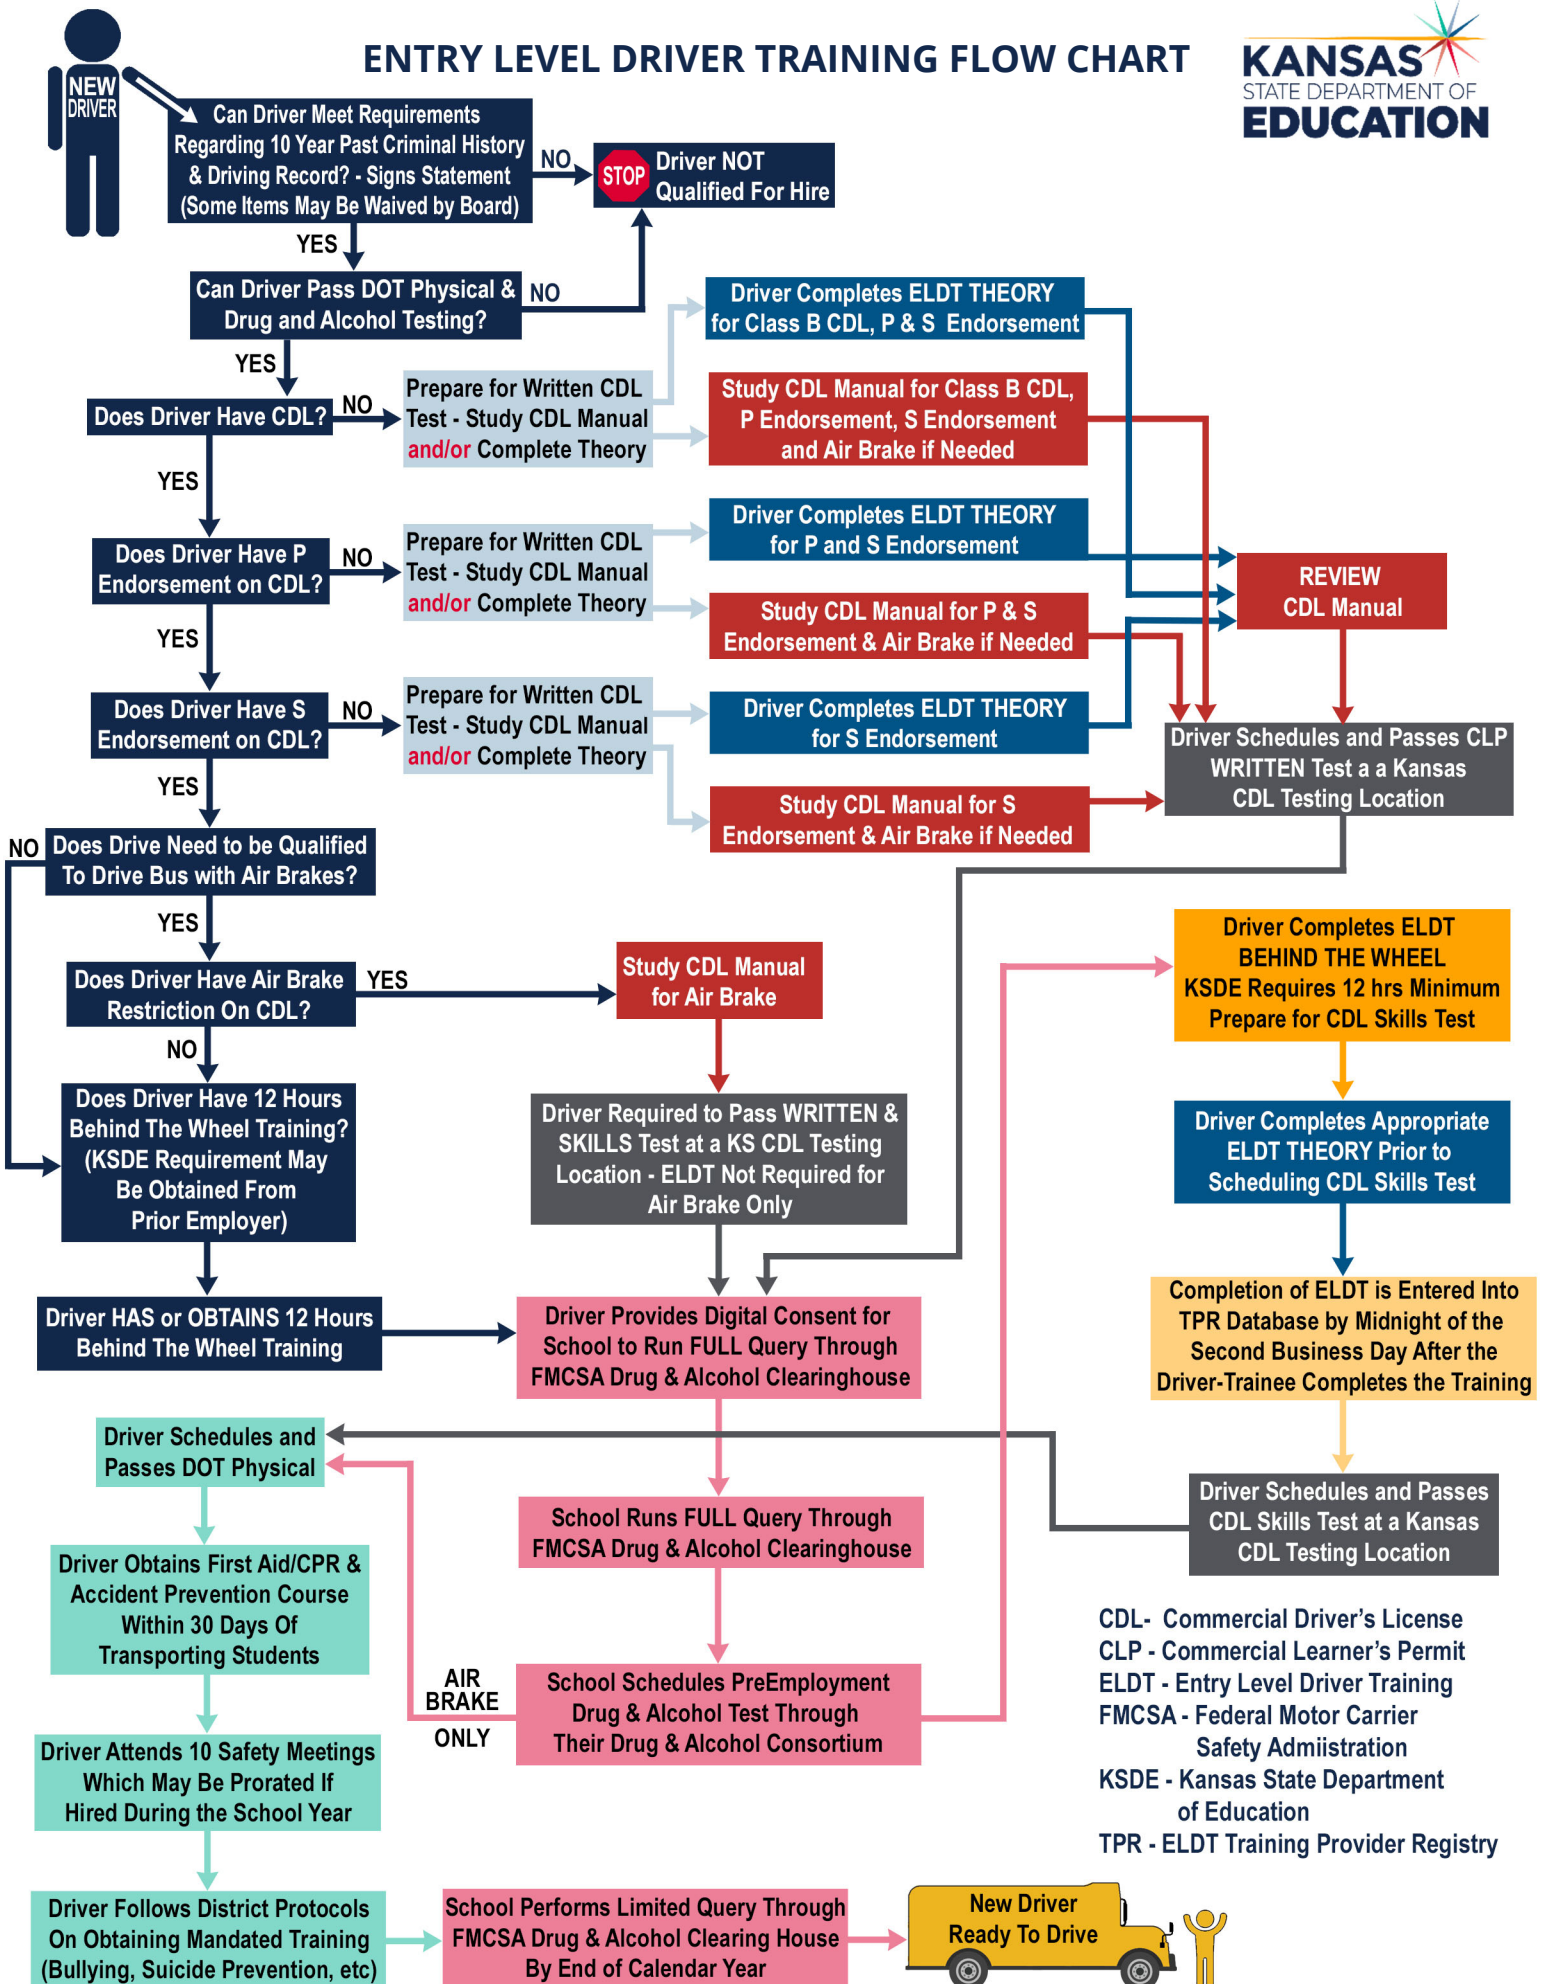

ENTRY LEVEL DRIVER TRAINING FLOW CHART

CDL - Commercial Driver's License
CLP - Commercial Learner's Permit
ELDT - Entry Level Driver Training
FMCSA - Federal Motor Carrier Safety Administration
KSDE - Kansas State Department of Education
TPR - ELDT Training Provider Registry